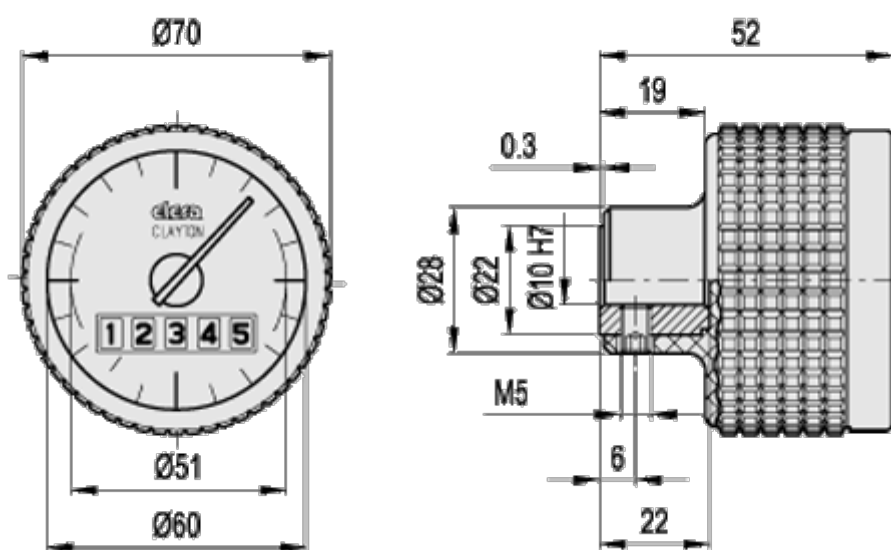

Data Sheet

Article number: 2307058621
Description: E+G Gravity indicator
MBT.70-GW12-0002.5-D

Measures

Indicator accuracy = 0,05